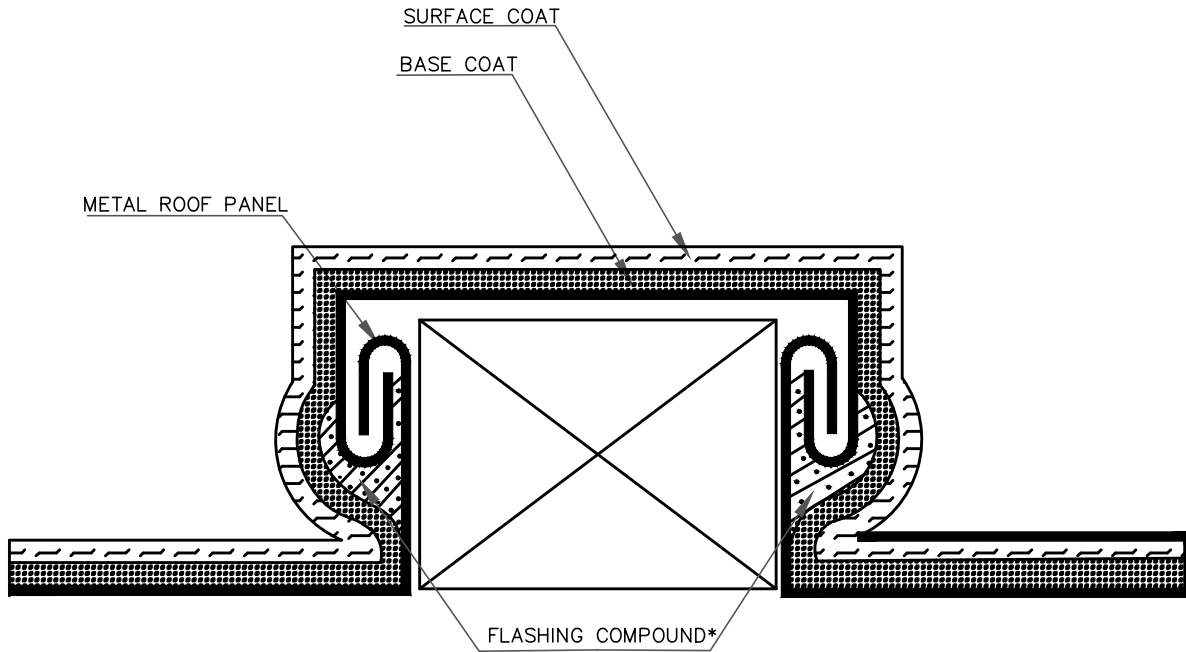

KM COATINGS MFG ROOFING SYSTEM DETAIL

DETAIL KEYNOTES

SURFACE COAT	KM ELASTOMERIC ROOF COATINGS.
BASE COAT	KM ELASTOMERIC ROOF COATINGS.
FLASHING COMPOUND	KM FLASHING COMPOUND. APPLY AT 1/8" THICK. * REQUIRED FOR KM COATINGS MFG SYSTEM WARRANTY. OPTIONAL: OTHER KM COATINGS MFG EXTENDED MANUFACTURER'S WARRANTIES.