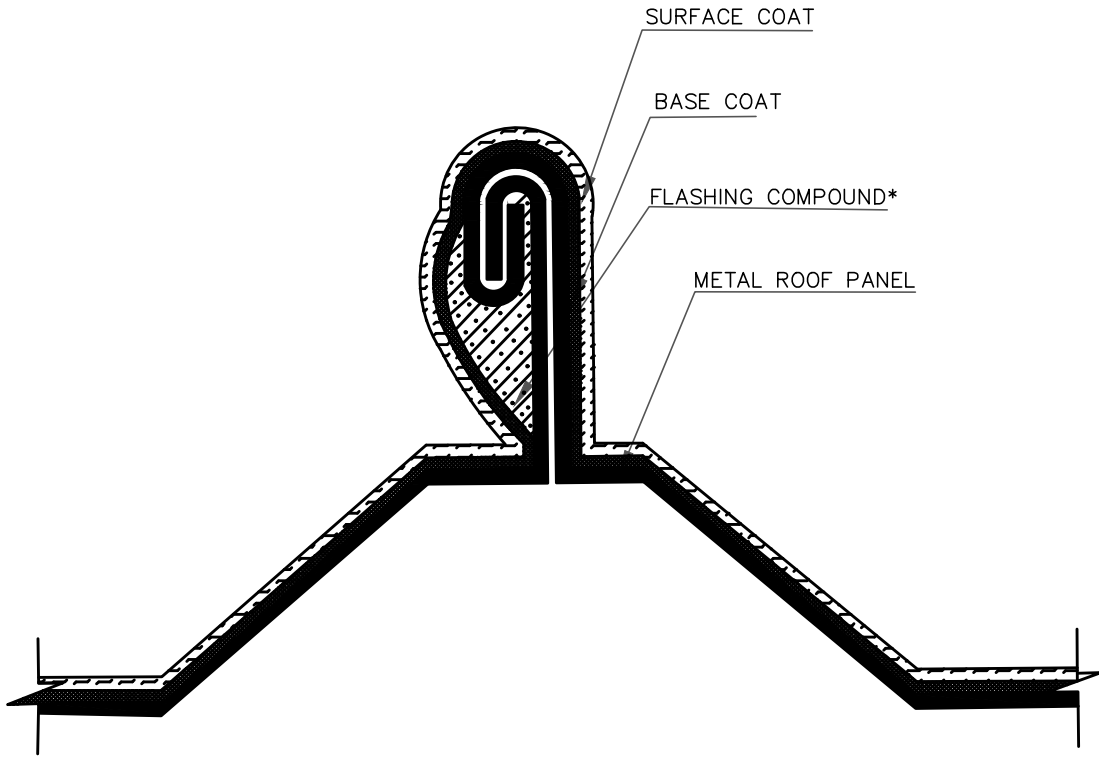

KM COATINGS MFG ROOFING SYSTEM DETAIL

DETAIL KEYNOTES

SURFACE COAT	KM ELASTOMERIC ROOF COATINGS.
BASE COAT	KM ELASTOMERIC ROOF COATINGS.
FLASHING COMPOUND	KM FLASHING COMPOUND. APPLY AT 1/8" THICK. * REQUIRED FOR KM COATINGS MFG SYSTEM WARRANTY. OPTIONAL: OTHER KM COATINGS MFG EXTENDED MANUFACTURER'S WARRANTIES.

**VERTICAL SEAM  
RIBBED J PANEL**

**NUMBER:**

**KM-MRS-429**

**DATE:**

**NOVEMBER 2016**

[www.kmcoatings.us](http://www.kmcoatings.us)