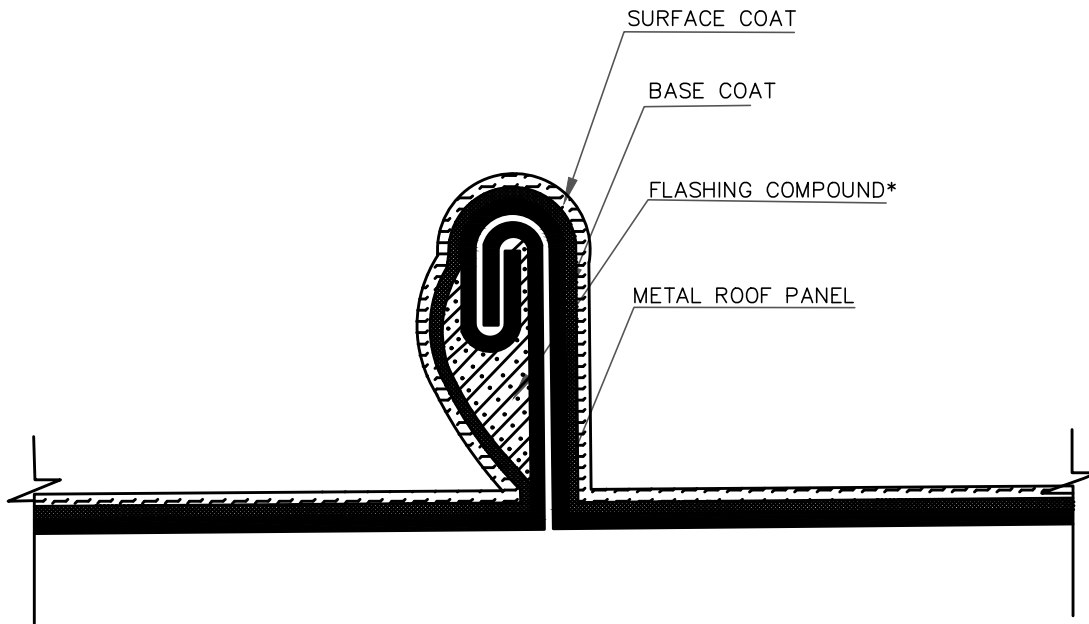

KM COATINGS MFG ROOFING SYSTEM DETAIL

DETAIL KEYNOTES

SURFACE COAT	KM ELASTOMERIC ROOF COATINGS.
BASE COAT	KM ELASTOMERIC ROOF COATINGS.
FLASHING COMPOUND	KM FLASHING COMPOUND. APPLY AT 1/8" THICK. * REQUIRED FOR KM COATINGS MFG SYSTEM WARRANTY. OPTIONAL: OTHER KM COATINGS MFG EXTENDED MANUFACTURER'S WARRANTIES.

**VERTICAL SEAM
J PANELS**

NUMBER:

KM-MRS-427

DATE:

NOVEMBER 2016

www.kmcoatings.us