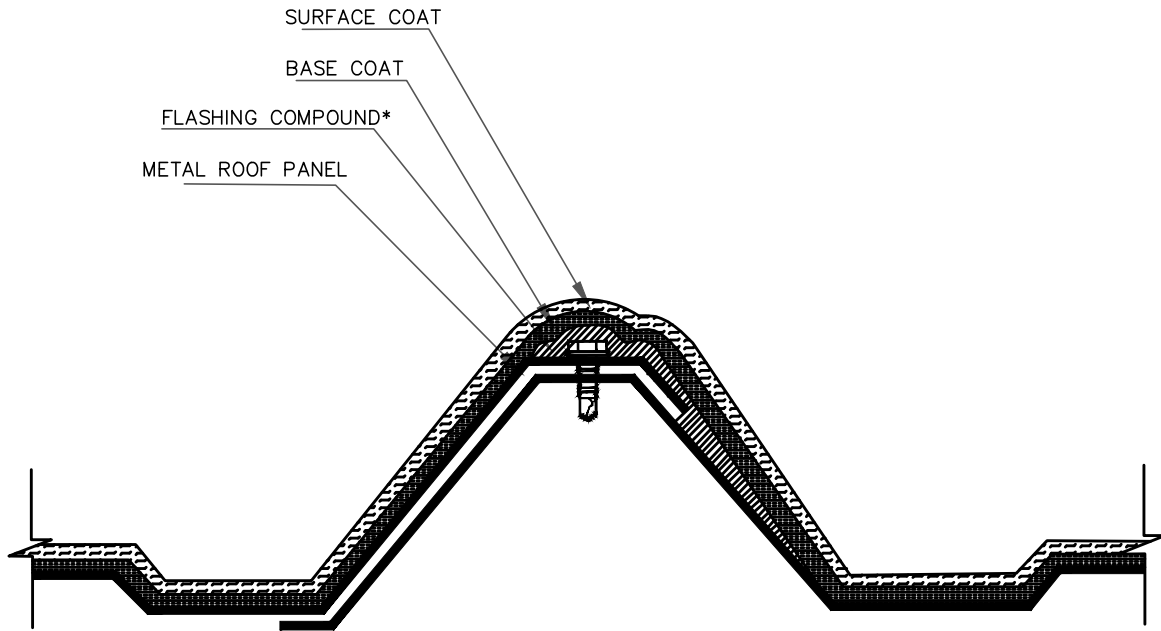

KM COATINGS MFG ROOFING SYSTEM DETAIL

DETAIL KEYNOTES

SURFACE COAT	KM ELASTOMERIC ROOF COATINGS.
BASE COAT	KM ELASTOMERIC ROOF COATINGS.
FLASHING COMPOUND	KM FLASHING COMPOUND. APPLY AT 1/8" THICK. * REQUIRED FOR KM COATINGS MFG SYSTEM WARRANTY. OPTIONAL: OTHER KM COATINGS MFG EXTENDED MANUFACTURER'S WARRANTIES.

**VERTICAL SEAM
FLASHING FASTENED
PANEL DETAIL**

NUMBER:

KM-MRS-413

DATE:

NOVEMBER 2016

www.kmcoatings.us