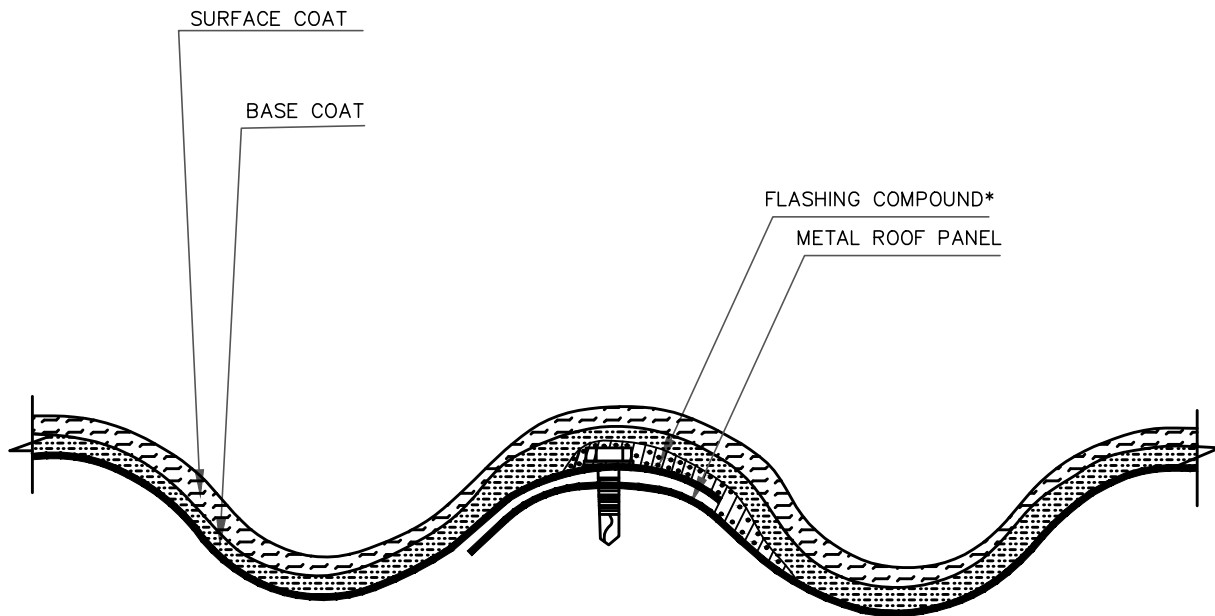

KM COATINGS MFG ROOFING SYSTEM DETAIL

DETAIL KEYNOTES

SURFACE COAT	KM ELASTOMERIC ROOF COATINGS.
BASE COAT	KM ELASTOMERIC ROOF COATINGS.
FLASHING COMPOUND	KM FLASHING COMPOUND. APPLY AT 1/8" THICK. * REQUIRED FOR KM COATINGS MFG SYSTEM WARRANTY. OPTIONAL: OTHER KM COATINGS MFG EXTENDED MANUFACTURER'S WARRANTIES.