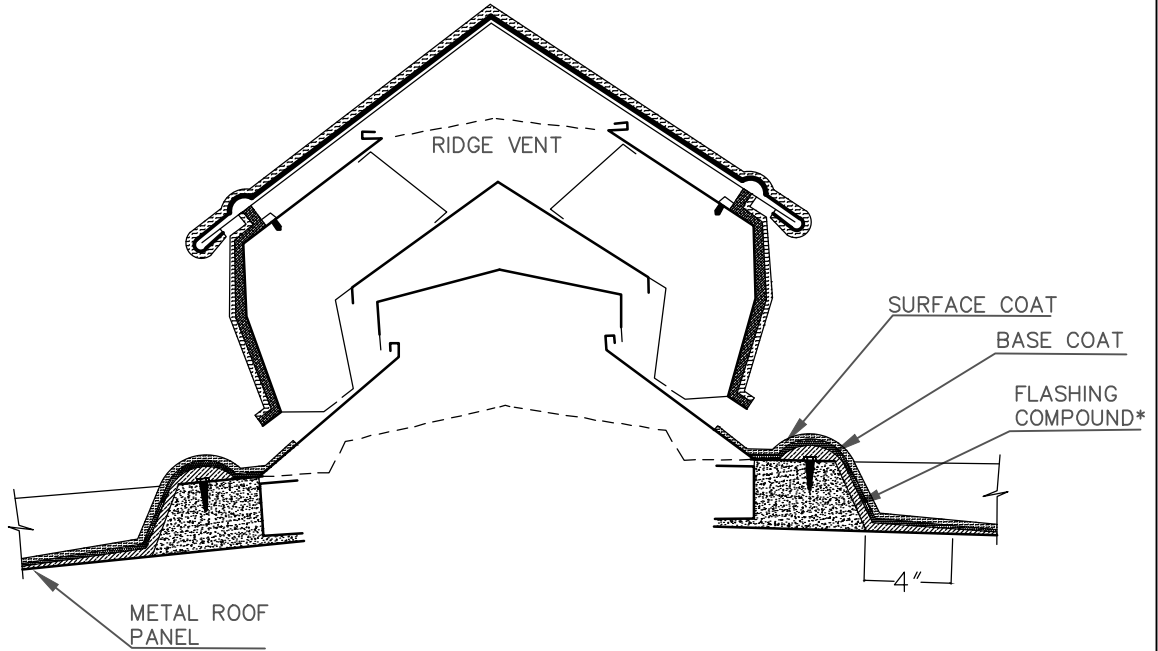

KM COATINGS MFG ROOFING SYSTEM DETAIL

DETAIL KEYNOTES

SURFACE COAT	KM ELASTOMERIC ROOF COATINGS.
BASE COAT	KM ELASTOMERIC ROOF COATINGS.
FLASHING COMPOUND	KM FLASHING COMPOUND. APPLY AT 1/8" THICK. *REQUIRED FOR KM COATINGS MFG SYSTEM WARRANTY. OPTIONAL: OTHER KM COATINGS MFG EXTENDED MANUFACTURER'S WARRANTIES.