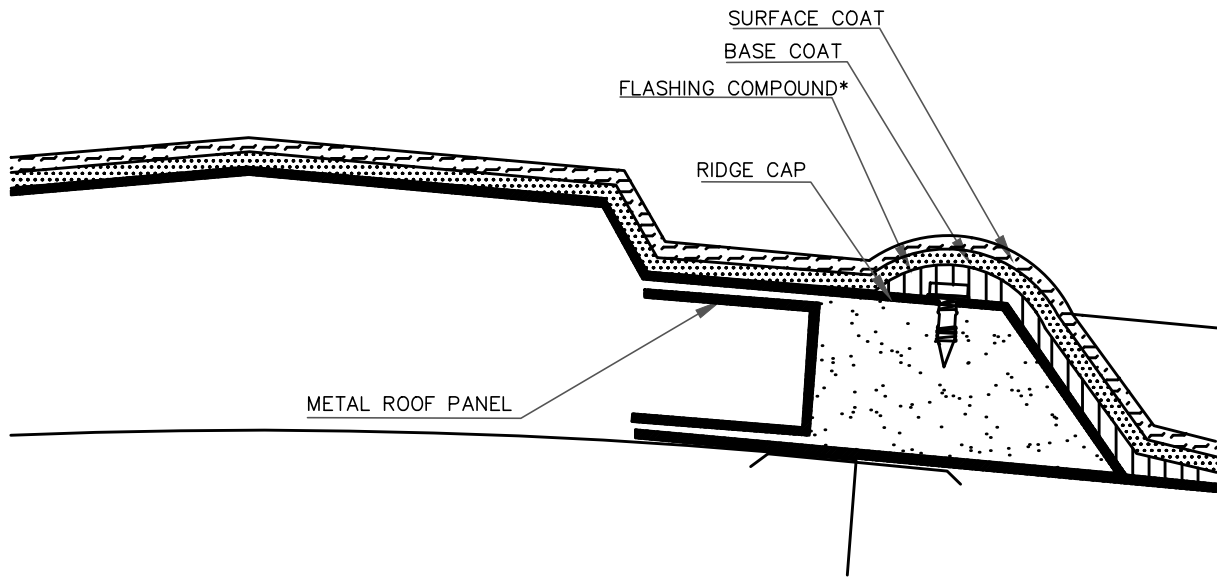

KM COATINGS MFG ROOFING SYSTEM DETAIL

DETAIL KEYNOTES

SURFACE COAT	KM ELASTOMERIC ROOF COATINGS.
BASE COAT	KM ELASTOMERIC ROOF COATINGS.
FLASHING COMPOUND	KM FLASHING COMPOUND. APPLY AT 1/8" THICK. * REQUIRED FOR KM COATINGS MFG SYSTEM WARRANTY. OPTIONAL: OTHER KM COATINGS MFG EXTENDED MANUFACTURER'S WARRANTIES.