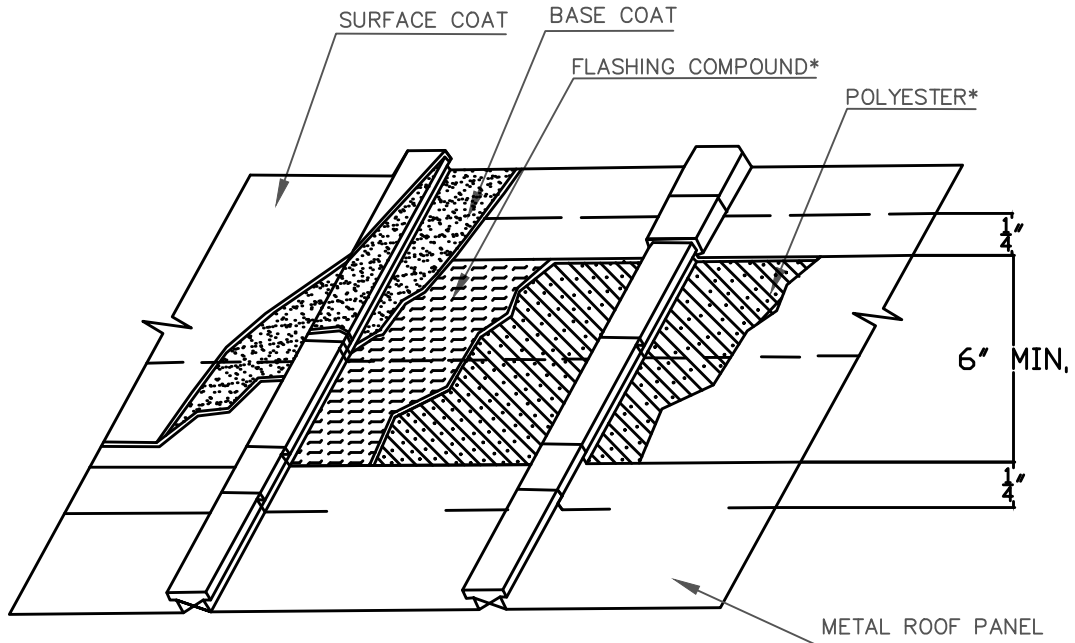

KM COATINGS MFG ROOFING SYSTEM DETAIL

DETAIL KEYNOTES

SURFACE COAT	KM ELASTOMERIC ROOF COATINGS.
BASE COAT	KM ELASTOMERIC ROOF COATINGS.
FLASHING COMPOUND	KM FLASHING COMPOUND. APPLY AT 1/8" THICK. * REQUIRED FOR KM COATINGS MFG SYSTEM WARRANTY. OPTIONAL: OTHER KM COATINGS MFG EXTENDED MANUFACTURER'S WARRANTIES.
POLYESTER	KM REINFORCING POLYESTER. *REQUIRED FOR KM COATINGS MFG SYSTEM WARRANTY. OPTIONAL: OTHER KM COATINGS MFG EXTENDED MANUFACTURER'S WARRANTIES.