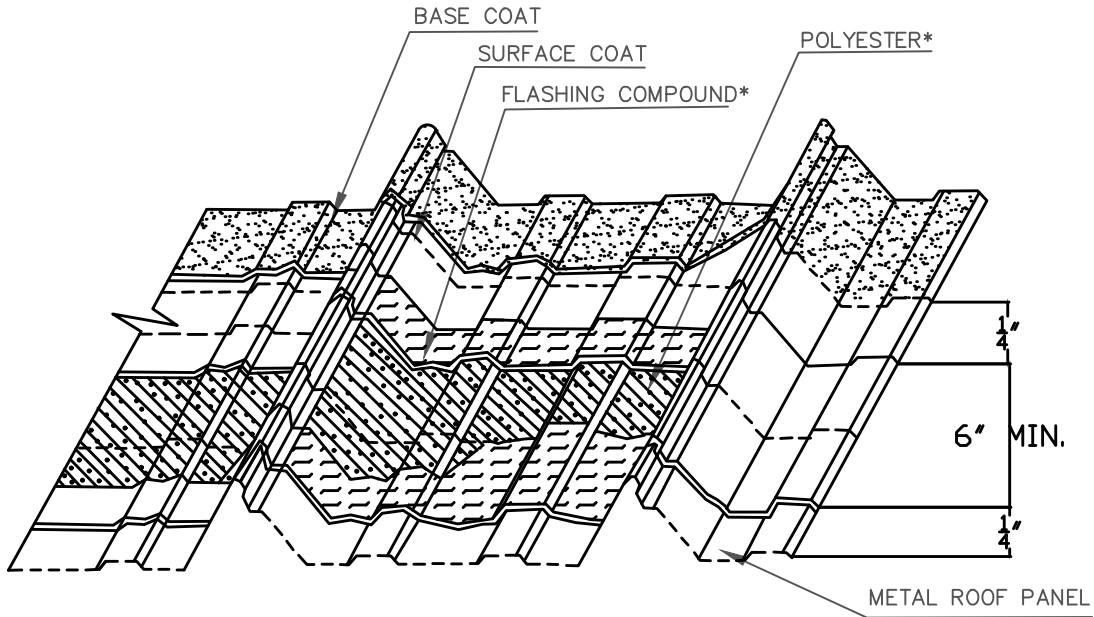

KM COATINGS MFG ROOFING SYSTEM DETAIL

DETAIL KEYNOTES

SURFACE COAT	KM ELASTOMERIC ROOF COATINGS.
BASE COAT	KM ELASTOMERIC ROOF COATINGS.
FLASHING COMPOUND	KM FLASHING COMPOUND. APPLY AT 1/8" THICK. * REQUIRED FOR KM COATINGS MFG SYSTEM WARRANTY. OPTIONAL: OTHER KM COATINGS MFG EXTENDED MANUFACTURER'S WARRANTIES.
POLYESTER	KM REINFORCING POLYESTER. *REQUIRED FOR KM COATINGS MFG SYSTEM WARRANTY. OPTIONAL: OTHER KM COATINGS MFG EXTENDED MANUFACTURER'S WARRANTIES.