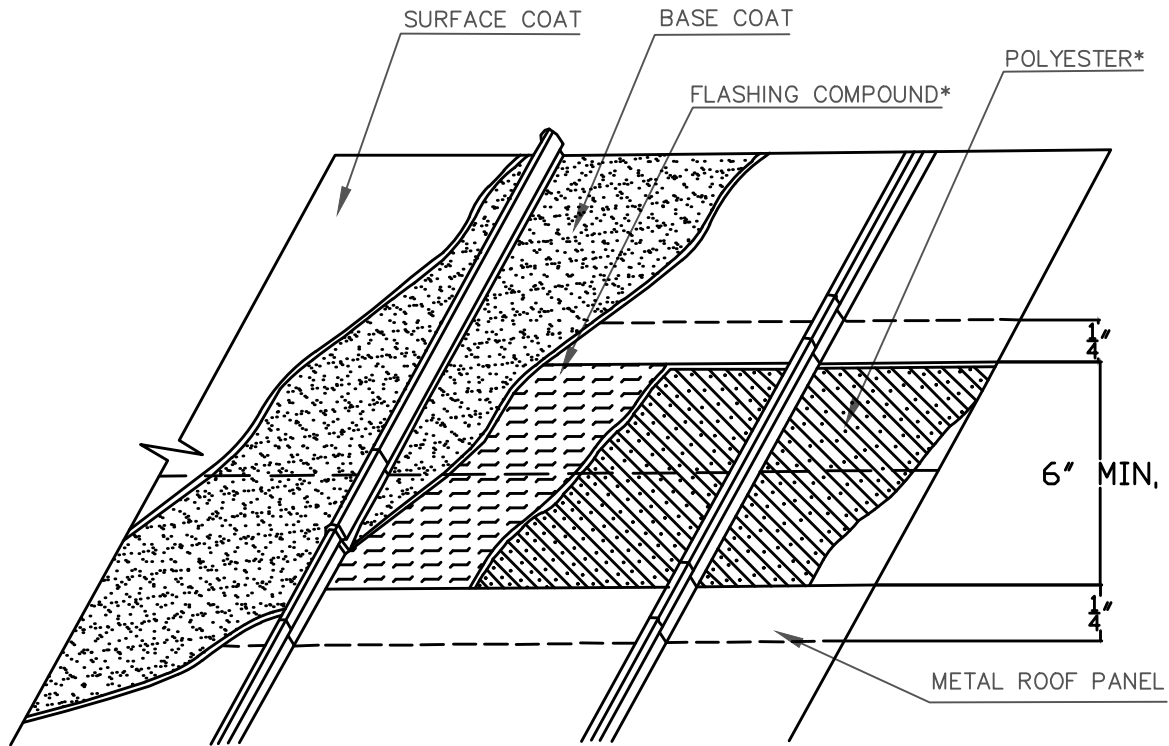

KM COATINGS MFG ROOFING SYSTEM DETAIL

DETAIL KEYNOTES

SURFACE COAT	KM ELASTOMERIC ROOF COATINGS.
BASE COAT	KM ELASTOMERIC ROOF COATINGS.
FLASHING COMPOUND	KM FLASHING COMPOUND. APPLY AT 1/8" THICK. * REQUIRED FOR KM COATINGS MFG SYSTEM WARRANTY. OPTIONAL: OTHER KM COATINGS MFG EXTENDED MANUFACTURER'S WARRANTIES.
POLYESTER	KM REINFORCING POLYESTER. *REQUIRED FOR KM COATINGS MFG SYSTEM WARRANTY. OPTIONAL: OTHER KM COATINGS MFG EXTENDED MANUFACTURER'S WARRANTIES.