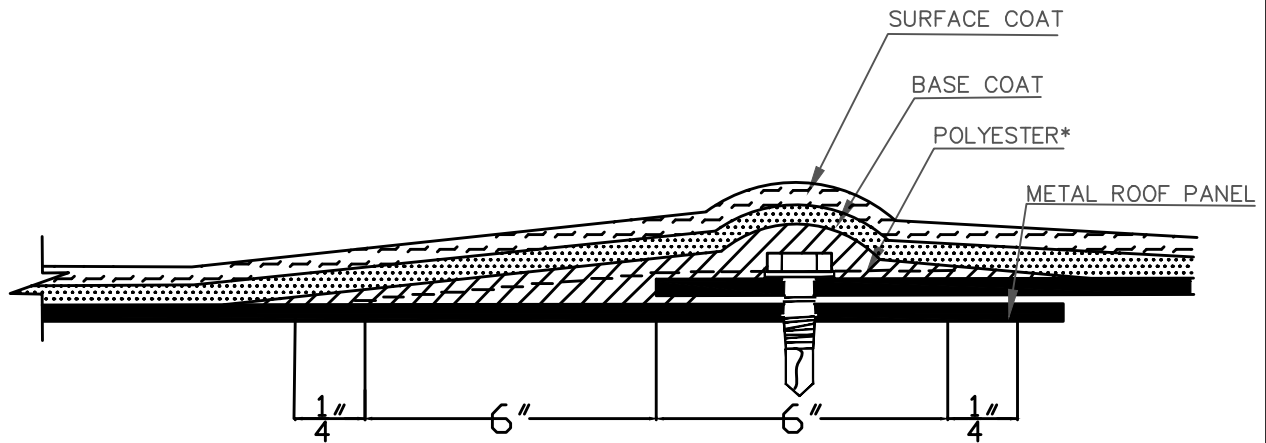

KM COATINGS MFG ROOFING SYSTEM DETAIL

DETAIL KEYNOTES

SURFACE COAT	KM ELASTOMERIC ROOF COATINGS.
BASE COAT	KM ELASTOMERIC ROOF COATINGS.
FLASHING COMPOUND	KM FLASHING COMPOUND. APPLY AT 1/8" THICK. *REQUIRED FOR KM COATINGS MFG SYSTEM WARRANTY. OPTIONAL: OTHER KM COATINGS MFG EXTENDED MANUFACTURER'S WARRANTIES.
POLYESTER	KM REINFORCING POLYESTER. *REQUIRED FOR KM COATINGS MFG SYSTEM WARRANTY. OPTIONAL: OTHER KM COATINGS MFG EXTENDED MANUFACTURER'S WARRANTIES.