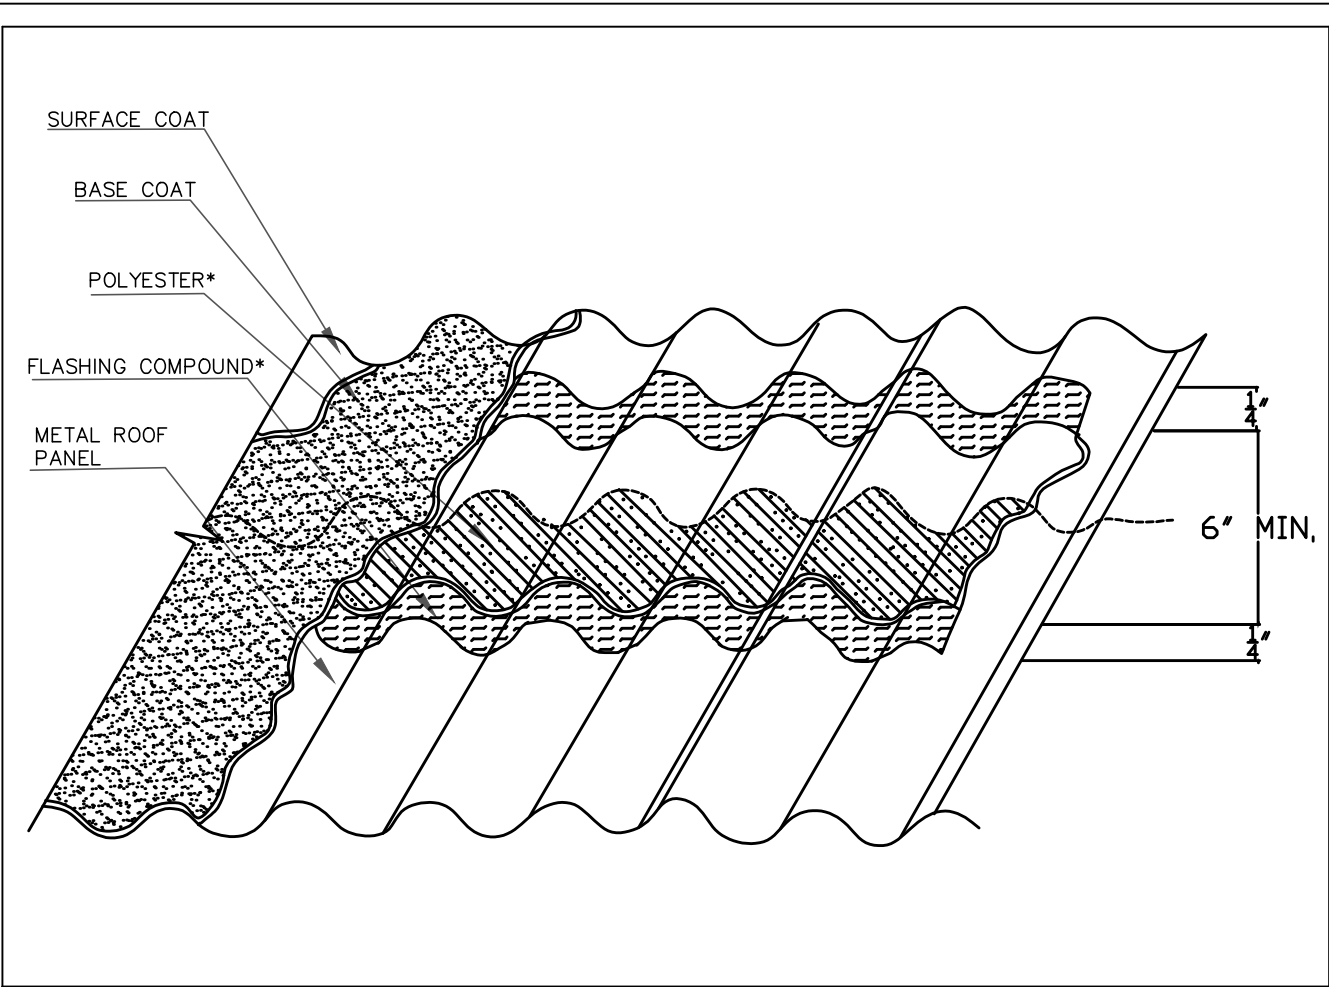

KM COATINGS MFG ROOFING SYSTEM DETAIL

DETAIL KEYNOTES

SURFACE COAT	KM ELASTOMERIC ROOF COATINGS.
BASE COAT	KM ELASTOMERIC ROOF COATINGS.
FLASHING COMPOUND	KM FLASHING COMPOUND. APPLY AT 1/8" THICK. * REQUIRED FOR KM COATINGS MFG SYSTEM WARRANTY. OPTIONAL: OTHER KM COATINGS MFG EXTENDED MANUFACTURER'S WARRANTIES.
POLYESTER	KM REINFORCING POLYESTER. *REQUIRED FOR KM COATINGS MFG SYSTEM WARRANTY. OPTIONAL: OTHER KM COATINGS MFG EXTENDED MANUFACTURER'S WARRANTIES.

**HORIZONTAL SEAM  
CORRUGATED PANELS**

NUMBER:

KM-MRS-411

DATE:

NOVEMBER 2016

www.kmcoatings.us